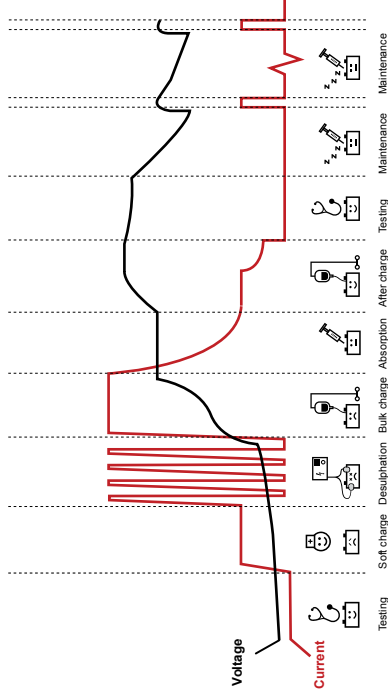

English

Keepower 90A MAX

90A/12V + 45A/24V

NEWS!

90A/12V or 45A/24V

Keepower 90A MAX

BATTERY CHARGER

- It provides optimum charging for batteries with fixed electrolytes (gel technology or fleece/AGM technology)
- It can charge a deeply discharged battery from 0,40V by using a unique intelligent charging curve.
- It allows you to adjust your charging parameters and it is possible to save custom parameters.
- Large display showing all selected parameters.

keepower®
Intelligent battery care

The intelligent charging curve

Keepower 90A MAX 90A/12V or 45A/24V

Product specification

Nominal battery voltage	12V/24V
Charge Current	90A/45A
Battery size	12V 15 - 1800Ah 24V 8 - 900Ah
Max. total outputpower	1600W
Input voltage (Mains voltage)	230Vrms ± 10% 50/60 Hz ± 3Hz
IP	20D
Charger cable size	10mm ² /4500mm
Length main cable	3000mm
Weight	10.50kg