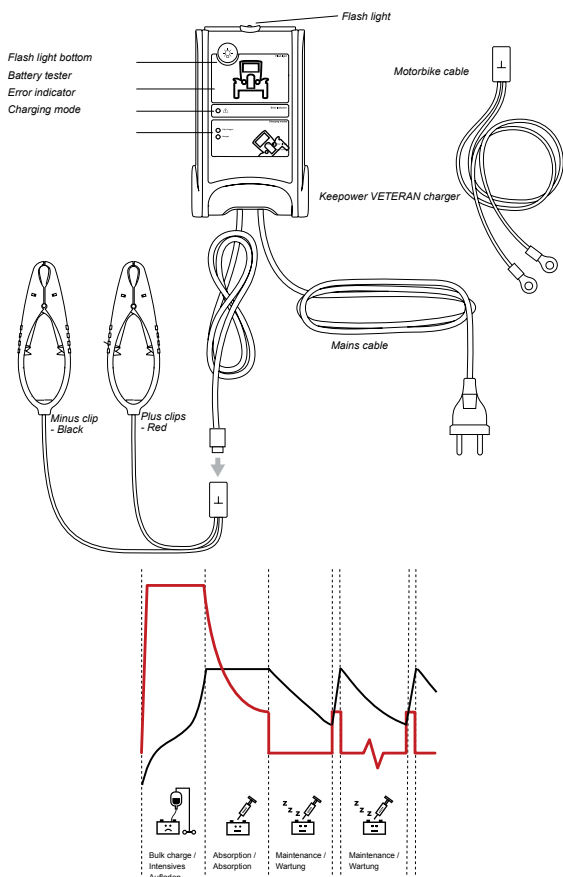

Keepower Battery Charger

Intelligent 6V battery care

- Suitable for all 6V vehicles.
- Intelligent charging also on old discharged batteries.
- Keepower 6V is IP65 waterproof.
- Keepower can be constantly connected - The battery will always be fully charged.

Keepower charger for 6V batteries

Keepower 6V 88811500

0,8A/6V

The Keepower 6V charger is the perfect charger for all purposes of 6V batteries. It gives new life to old battery. It is also perfect for charging of everything from small batteries up to larger batteries. The charger can constantly be connected to insure full capacity on the battery at any time. The keepower 6V charger is IP65 protected and can be used outdoor in the rain.

Nominal battery voltage	6V
Charge Current I _{batt}	0,8A
Battery size	1,2Ah to 32Ah
Max. total outputpower	8W
Input voltage (Mains voltage)	230Vrms ± 10% 50 Hz ± 3Hz
Ripple voltage (charging old battery with 40% capacity left)	<100mVpp
Current ripple (charging old battery with 40% capacity left)	3%
IP	65
Size of charger	146*89*52 mm
Charger cabel size	0.75 mm ² *1800 mm
Lenght main cable	1800 mm
Weight	0.490 kg